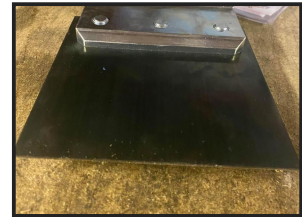

A38 HIRE MAKINEX SMASHER HEAD HEAD MAKINEX SMASHER HEAD

Weekly Hire: £60.00

Malkinex smasher head fits both the Bosch breaker and Milwaukee breaker great for heavy duty ceramic tile removal and screed removal

Product Details	
Category/Type	TILE STRIPPERS
Make	A38 HIRE MAKINEX SMASHER HEAD
Model	MAKINEX SMASHER HEAD
Power	MANUAL
Weight	8KGS

Units 1 to 4, Park Road Ind Est, Risca, NP11 6PU

Tel: 01633 619129

www.wh-surfacepreparation.co.uk whsurface@gmail.com