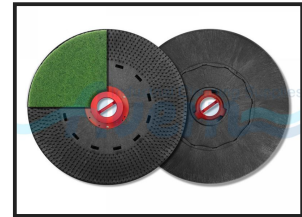

C45 HIRE SCRUBBER DRIER MEDIUM 17" 110V OR 240V

Weekly Hire: £235.00

17" SINGLE BRUSH SCRUBBER DRIER , APPROX RATE OF WORK IS 1000 SQMTRS
PER HOUR . A RANGE OF BRUSHES and PADS CAN BE FITTED TO SUIT MOST
APPLICATIONS BUT MUST ALWAYS BE USED WET. FRESH WATER TANK 32
LTRS, DIRTY WATER TANK 38 LTRS,

Product Details	
<i>Category/Type</i>	FLOOR SCRUBBERS
<i>Make</i>	C45 HIRE SCRUBBER DRIER
<i>Model</i>	MEDIUM 17" 110V OR 240V
<i>Power</i>	110V 16amp OR 240V 13amp
<i>Weight</i>	45KG