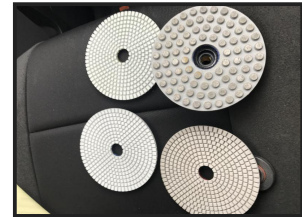

D25 HIRE EDGE POLISHER FOR POLISHING CONCRETE

Weekly Hire: £100.00

HEAVY DUTY VARIABLE SPEED HAND-HELD GRINDER 125MM 240V FITTED WITH DUST GUARD AND VELCRO BACKING PAD CAN THEN BE FITTED WITH RANGE OF METAL BOND DIAMOND PADS FOR FIRST STAGE GRINDING AND POLYMER DIAMONDS FOR FINER STAGE POLISHING, NORMALLY USED FOR EDGE WORK WHEN USED ALONGSIDE THE LARGER FLOOR GRINDERS. DUST FREE WHEN USED WITH SAME BOSCH GAS25 DUST CONTROL . .

Product Details	
Category/Type	FLOOR POLISHERS
Make	D25 HIRE EDGE POLISHER
Model	FOR POLISHING CONCRETE
Power	240V VARIABLE SPEED
Weight	7KG