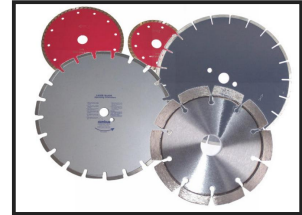

D44 HIRE 230MM FLOOR SAW ELECTRIC CUTS 55 MM - 2.16"

Weekly Hire: £185.00

..The CS 230 can be fitted with either one or two diamond blades that can be spaced up to 40mm apart using spacers provided. The blade guard is articulated and fully floating, ensuring that the cutting operation is dust-free even when raising/lowering in and out of the cut. Requires a 32a 110v supply. Maximum cutting depth 55mm. with 230mm blade fitted high-performance diamond blades for sale Dry cut use only, cannot be used with water.ask about our kit prices :floor saw, dust control c/w hose and floor tool,...

Product Details	
Category/Type	FLOOR SAWS ELECTRIC
Make	D44 HIRE 230MM FLOOR SAW ELECTRIC
Model	CUTS 55 MM - 2.16"
Power	110V 32AMP
Weight	62KG