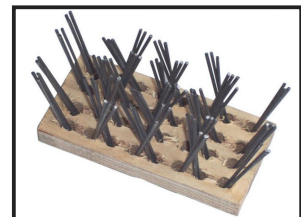

DS10 BLOCK CARRIER FOR STR 701

Weekly Hire: £35.00

BLOCK CARRIER DRIVE BOARD FITS STR701 TO CARRY WIRE BRUSHES, CARBORUNDUM BLOCKS, OR TCT HEADS, COPPER DISC HEADS

Product Details	
Category/Type	STR FLOOR MACHINE
Make	DS10 BLOCK CARRIER FOR
Model	STR 701
Power	-
Weight	-