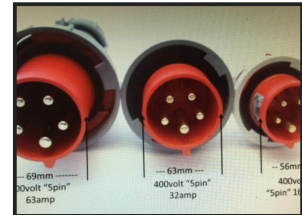

# EX32 HIRE 3 PHASE EXTENSION LEAD 32AMP 15MTR LONG 415V

**Weekly Hire: £33.00**

HIRE 3 PHASE EXTENSION LEADS 15M LONG 32AMP 3 PHASE 415VOLT - EXTENSION  
CABLE TO BE USED BETWEEN POWER SUPPLIES AND APPLIANCES.5 CORE 6MM SY  
ARMOURED FLEXI CABLE IS USED.

Product Details	
<i>Category/Type</i>	<b>MAINS POWER</b>
<i>Make</i>	<b>EX32 HIRE 3 PHASE EXTENSION LEAD</b>
<i>Model</i>	<b>32AMP 15MTR LONG 415V</b>
<i>Power</i>	<b>415V 3PHASE 32AMP</b>
<i>Weight</i>	<b>10KG</b>