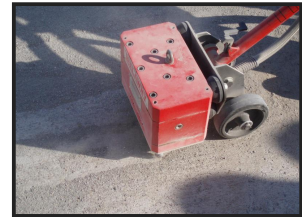

F37 HIRE AN AIR SCABBLER 11 HEADED

Weekly Hire: £530.00

Developed in conjunction with the 'CITB - Construction Industry Training Board'...The MHS11 introduces a new concept in pneumatic floor scabblers. Using smaller heads with a 70% increase in BPM (Blows Per Minute) and a 30% reduction in air consumption, the MHS11 maximizes productivity, efficiency, value and ergonomics, without compromise...Its is the perfect machine for fast removal of laitance, level reduction and profiling for new concrete and thick screeds and sealants. Production rates in excess 30 m²...

| Product Details | |
|----------------------|---------------------------------|
| Category/Type | AIR SCABLERS |
| Make | F37 HIRE AN AIR SCABBLER |
| Model | 11 HEADED |
| Power | 60CFM AIR REQ |
| Weight | 72KG |