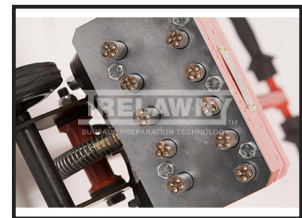

F37 HIRE AN AIR SCABBLER 11 HEADED

Weekly Hire: £530.00

Developed in conjunction with the 'CITB - Construction Industry Training Board'...The MHS11 introduces a new concept in pneumatic floor scabblers. Using smaller heads with a 70% increase in BPM (Blows Per Minute) and a 30% reduction in air consumption, the MHS11 maximizes productivity, efficiency, value and ergonomics, without compromise...Its is the perfect machine for fast removal of laitance, level reduction and profiling for new concrete and thick screeds and sealants. Production rates in excess 30 m²...

| Product Details | |
|----------------------|---------------------------------|
| Category/Type | AIR SCABLERS |
| Make | F37 HIRE AN AIR SCABBLER |
| Model | 11 HEADED |
| Power | 60CFM AIR REQ |
| Weight | 72KG |