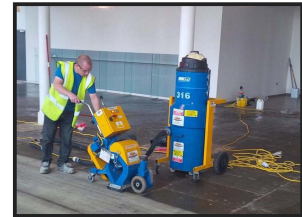

B41 HIRE 9" SURFACE BLASTER SPE 9ES AUTOBLAST

Weekly Hire: £725.00

A small compact machine suitable for the small contractors and the rental industry. Self-propelled and infinitely variable in all operations. Electrically powered. Recognized in the industry as the modern fast versatile environmental dust-free means to dry abrasive cleaning and texturing of horizontal or slightly inclined surfaces. This eliminates the mess normally associated with hand blasting. Leaves an ideal surface for coatings and overlays to be applied. This machine operates at approx 50m2 per hour on single...

Product Details	
Category/Type	FLOOR BLASTING
Make	B41 HIRE 9" SURFACE BLASTER
Model	SPE 9ES AUTOBLAST
Power	110V 32AMP
Weight	175KG