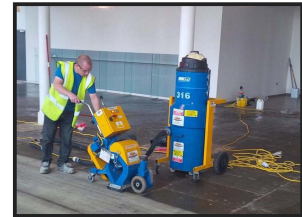

# B41 HIRE 9" SURFACE BLASTER SPE 9ES AUTOBLAST

**Weekly Hire: £725.00**

A small compact machine suitable for the small contractors and the rental industry. Self-propelled and infinitely variable in all operations. Electrically powered. Recognized in the industry as the modern fast versatile environmental dust-free means to dry abrasive cleaning and texturing of horizontal or slightly inclined surfaces. This eliminates the mess normally associated with hand blasting. Leaves an ideal surface for coatings and overlays to be applied. This machine operates at approx 50m2 per hour on single...

Product Details	
<b>Category/Type</b>	<b>FLOOR BLASTING</b>
<b>Make</b>	<b>B41 HIRE 9" SURFACE BLASTER</b>
<b>Model</b>	<b>SPE 9ES AUTOBLAST</b>
<b>Power</b>	<b>110V 32AMP</b>
<b>Weight</b>	<b>175KG</b>