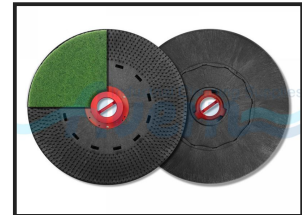

C45 HIRE SCRUBBER DRIER MEDIUM 17" 110V OR 240V

Weekly Hire: £235.00

17" SINGLE BRUSH SCRUBBER DRIER , APPROX RATE OF WORK IS 1000 SQMTRS PER HOUR . A RANGE OF BRUSHES and PADS CAN BE FITTED TO SUIT MOST APPLICATIONS BUT MUST ALWAYS BE USED WET. FRESH WATER TANK 32 LTRS, DIRTY WATER TANK 38 LTRS,

Product Details	
<i>Category/Type</i>	FLOOR SCRUBBERS
<i>Make</i>	C45 HIRE SCRUBBER DRIER
<i>Model</i>	MEDIUM 17" 110V OR 240V
<i>Power</i>	110V 16amp OR 240V 13amp
<i>Weight</i>	45KG