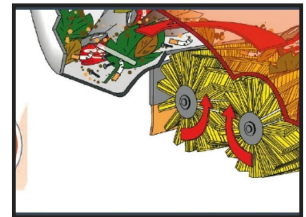

C51 HIRE PEDESTRIAN SWEEPER 600MM BATTERY WALK BEHIND

Weekly Hire: £280.00

This sweeper has replaced Conventional Broom and picks up coarse dust including Process Waste Metal Chips and the likes, to keep your workshop floors neat during and after work. Can sweep up to 3000 m2 per hour has a side brush to throw debris into path, fitted with a dust filter that's shaken manually as needed and with its 51 ltr hopper is suitable for forecourts, factory's and most sport surfaces. Being battery operated can be used inside and lasts up to 3 hrs on full charge before being charged overnight.

Product Details	
Category/Type	FLOOR SWEEPERS
Make	C51 HIRE PEDESTRIAN SWEEPER
Model	600MM BATTERY WALK BEHIND
Power	12V BATTERY
Weight	60KG

Units 1 to 4, Park Road Ind Est, Risca, NP11 6PU

Tel: 01633 619129