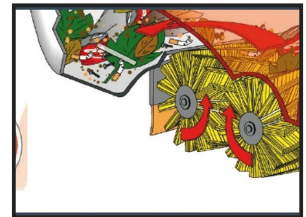

# C51 HIRE PEDESTRIAN SWEEPER 600MM BATTERY WALK BEHIND

**Weekly Hire: £280.00**

This sweeper has replaced Conventional Broom and picks up coarse dust including Process Waste Metal Chips and the likes, to keep your workshop floors neat during and after work. Can sweep up to 3000 m2 per hour has a side brush to throw debris into path, fitted with a dust filter that's shaken manually as needed and with its 51 ltr hopper is suitable for forecourts, factory's and most sport surfaces. Being battery operated can be used inside and lasts up to 3 hrs on full charge before being charged overnight.

| Product Details      |                                    |
|----------------------|------------------------------------|
| <b>Category/Type</b> | <b>FLOOR SWEEPERS</b>              |
| <b>Make</b>          | <b>C51 HIRE PEDESTRIAN SWEEPER</b> |
| <b>Model</b>         | <b>600MM BATTERY WALK BEHIND</b>   |
| <b>Power</b>         | <b>12V BATTERY</b>                 |
| <b>Weight</b>        | <b>60KG</b>                        |