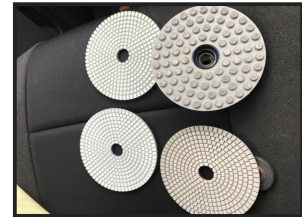

# D25 HIRE EDGE POLISHER FOR POLISHING CONCRETE

**Weekly Hire: £100.00**

HEAVY DUTY VARIABLE SPEED HAND-HELD GRINDER 125MM 240V FITTED WITH DUST GUARD AND VELCRO BACKING PAD CAN THEN BE FITTED WITH RANGE OF METAL BOND DIAMOND PADS FOR FIRST STAGE GRINDING AND POLYMER DIAMONDS FOR FINER STAGE POLISHING, NORMALLY USED FOR EDGE WORK WHEN USED ALONGSIDE THE LARGER FLOOR GRINDERS. DUST FREE WHEN USED WITH SAME BOSCH GAS25 DUST CONTROL .&nbsp;.

Product Details	
<b>Category/Type</b>	<b>FLOOR POLISHERS</b>
<b>Make</b>	<b>D25 HIRE EDGE POLISHER</b>
<b>Model</b>	<b>FOR POLISHING CONCRETE</b>
<b>Power</b>	<b>240V VARIABLE SPEED</b>
<b>Weight</b>	<b>7KG</b>