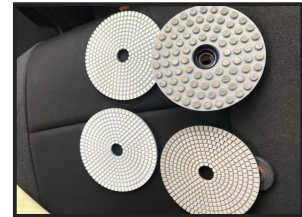

D25 HIRE EDGE POLISHER FOR POLISHING CONCRETE

Weekly Hire: £100.00

HEAVY DUTY VARIABLE SPEED HAND-HELD GRINDER 125MM 240V FITTED WITH DUST GUARD AND VELCRO BACKING PAD CAN THEN BE FITTED WITH RANGE OF METAL BOND DIAMOND PADS FOR FIRST STAGE GRINDING AND POLYMER DIAMONDS FOR FINER STAGE POLISHING, NORMALLY USED FOR EDGE WORK WHEN USED ALONGSIDE THE LARGER FLOOR GRINDERS. DUST FREE WHEN USED WITH SAME BOSCH GAS25 DUST CONTROL . . .

Product Details	
Category/Type	FLOOR POLISHERS
Make	D25 HIRE EDGE POLISHER
Model	FOR POLISHING CONCRETE
Power	240V VARIABLE SPEED
Weight	7KG