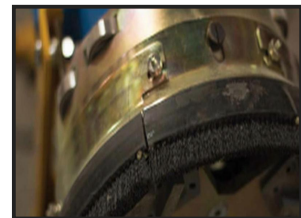

D38 HIRE FLOOR GRINDER SINGLE HEAD 110V DFG280

Weekly Hire: £265.00

SINGLE HEAD 250MM FLOOR GRINDER WITH FLOATING HEAD FOLDING HANDLES, ROLLER BEARING FOR WALL WALKING ON EDGE WORK , UNIQUE EDGE GUARD EXPOSURE FOR CLOSE-TO-EDGE WORK FOR BOTH SIDES, DUST CONTROL PORT FITTED...Can do up to 100m2 per day on general grinding of concrete up to 2mm.ask about our special combi hire rates for :grinder/dust control/2 x 5kva transformers/ 2 x 110v 32amp leads/ 1mm wear chargeDAYS HIRE £399.00WEEKEND HIRE £499.00WEEKS HIRE £599.00

Product Details

Product Details	
Category/Type	FLOOR GRINDERS
Make	D38 HIRE FLOOR GRINDER
Model	SINGLE HEAD 110V DFG280
Power	110V 32AMP LARGE PLUG
Weight	44KG

Units 1 to 4, Park Road Ind Est, Risca, NP11 6PU