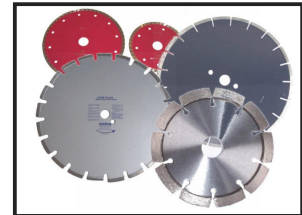

# D44 HIRE 230MM FLOOR SAW ELECTRIC CUTS 55 MM - 2.16"

**Weekly Hire: £185.00**

..The CS 230 can be fitted with either one or two diamond blades that can be spaced up to 40mm apart using spacers provided. The blade guard is articulated and fully floating, ensuring that the cutting operation is dust-free even when raising/lowering in and out of the cut.&nbsp;Requires a 32a 110v supply. Maximum cutting depth 55mm. with 230mm blade fitted high-performance diamond blades for sale&nbsp;Dry cut use only, cannot be used with water.ask about our kit prices :floor saw, dust control c/w hose and floor tool,...

Product Details	
<b>Category/Type</b>	<b>FLOOR SAWS ELECTRIC</b>
<b>Make</b>	<b>D44 HIRE 230MM FLOOR SAW ELECTRIC</b>
<b>Model</b>	<b>CUTS 55 MM - 2.16"</b>
<b>Power</b>	<b>110V 32AMP</b>
<b>Weight</b>	<b>62KG</b>