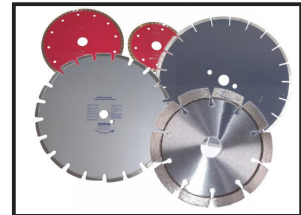

D44 HIRE 230MM FLOOR SAW ELECTRIC CUTS 55 MM - 2.16"

Weekly Hire: £185.00

..The CS 230 can be fitted with either one or two diamond blades that can be spaced up to 40mm apart using spacers provided. The blade guard is articulated and fully floating, ensuring that the cutting operation is dust-free even when raising/lowering in and out of the cut. Requires a 32a 110v supply. Maximum cutting depth 55mm. with 230mm blade fitted high-performance diamond blades for sale Dry cut use only, cannot be used with water.ask about our kit prices :floor saw, dust control c/w hose and floor tool,...

Product Details	
Category/Type	FLOOR SAWS ELECTRIC
Make	D44 HIRE 230MM FLOOR SAW ELECTRIC
Model	CUTS 55 MM - 2.16"
Power	110V 32AMP
Weight	62KG

Units 1 to 4, Park Road Ind Est, Risca, NP11 6PU

Tel: 01633 619129