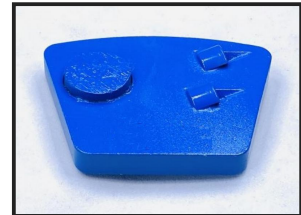

DIAMOND GRINDING SHOE FAST FIX FOR DFG460 or DFG700 GRINDER

Weekly Hire: £POA

New fast fix diamond shoe system for use with our range of dfg 460 and 700 grinders, fast fix plate allows the choice of diamond shoes or pcd shoes to be fitted and changed over by just a quick knock with a hammer ...prices range from the options of..dfg460 grinder has 3 plates and can fit 3 shoes per plate = 9 shoes per machine.

Product Details	
Category/Type	DIAMOND PLATES & CUPS
Make	DIAMOND GRINDING SHOE
Model	FAST FIX FOR DFG460 or DFG700 GRINDER
Power	-
Weight	-