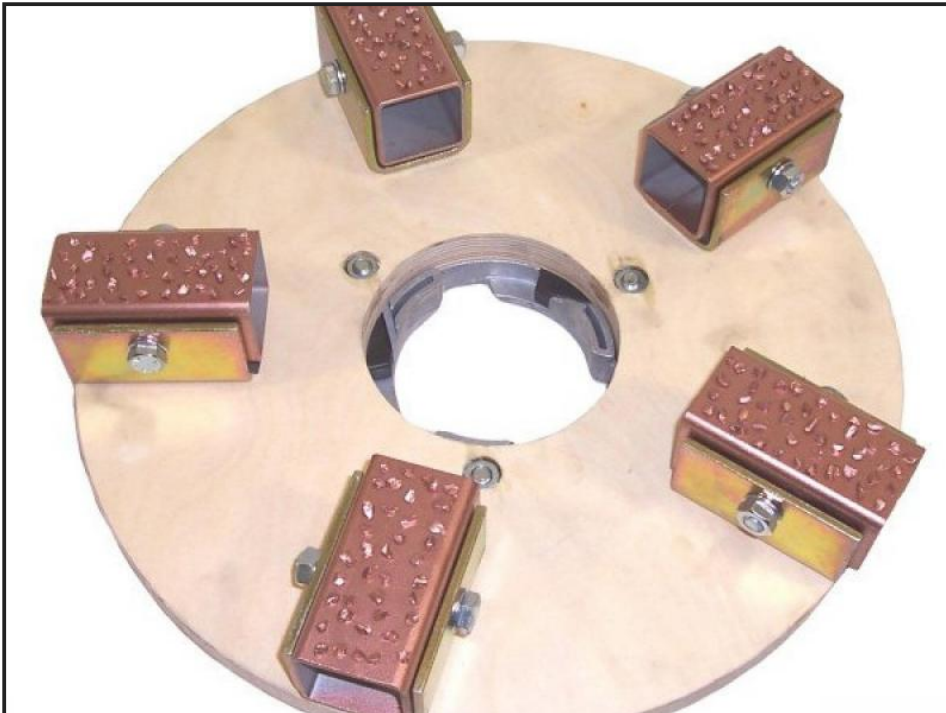

DS10 BLOCK CARRIER FOR STR 701

Weekly Hire: £35.00

BLOCK CARRIER DRIVE BOARD FITS STR701 TO CARRY WIRE BRUSHES, CARBORUNDUM BLOCKS, OR TCT HEADS, COPPER DISC HEADS

Product Details	
<i>Category/Type</i>	STR FLOOR MACHINE
<i>Make</i>	DS10 BLOCK CARRIER FOR
<i>Model</i>	STR 701
<i>Power</i>	-
<i>Weight</i>	-