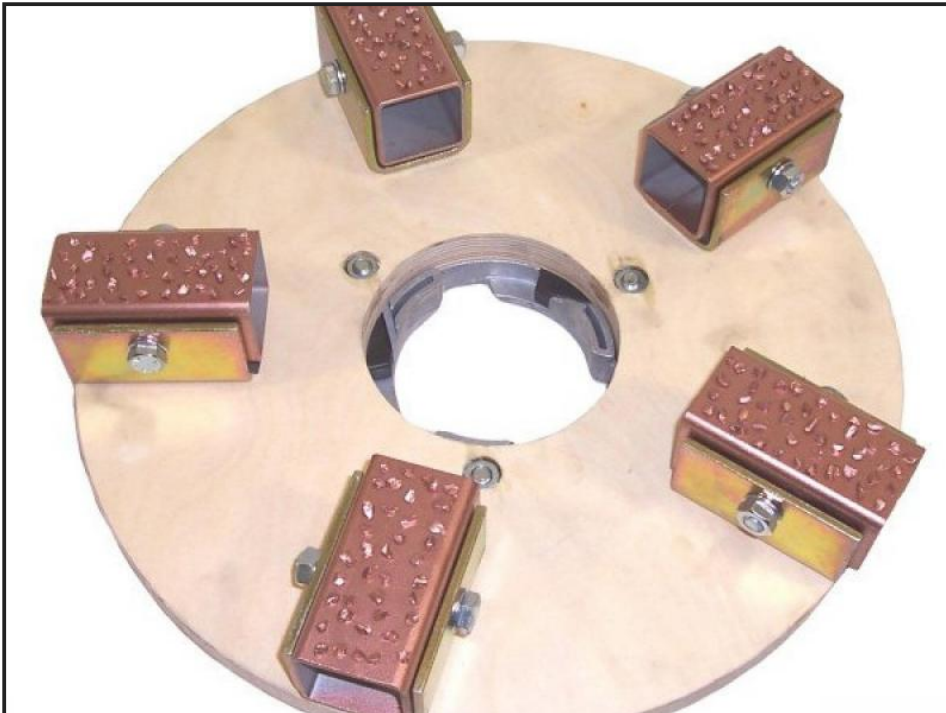

DS10 BLOCK CARRIER FOR STR 701

Weekly Hire: £35.00

BLOCK CARRIER DRIVE BOARD FITS STR701 TO CARRY WIRE BRUSHES, CARBORUNDUM BLOCKS, OR TCT HEADS, COPPER DISC HEADS

Product Details	
Category/Type	STR FLOOR MACHINE
Make	DS10 BLOCK CARRIER FOR
Model	STR 701
Power	-
Weight	-