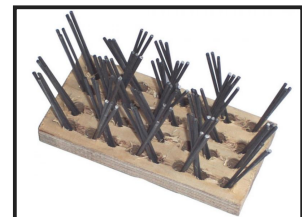

DS10 BLOCK CARRIER FOR STR 701

Weekly Hire: £35.00

BLOCK CARRIER DRIVE BOARD FITS STR701 TO CARRY WIRE BRUSHES, CARBORUNDUM BLOCKS, OR TCT HEADS, COPPER DISC HEADS

Product Details	
<i>Category/Type</i>	STR FLOOR MACHINE
<i>Make</i>	DS10 BLOCK CARRIER FOR
<i>Model</i>	STR 701
<i>Power</i>	-
<i>Weight</i>	-