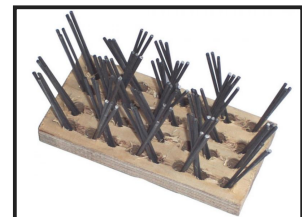

DS10 BLOCK CARRIER FOR STR 701

Weekly Hire: £35.00

BLOCK CARRIER DRIVE BOARD FITS STR701 TO CARRY WIRE BRUSHES, CARBORUNDUM BLOCKS, OR TCT HEADS, COPPER DISC HEADS

Product Details	
Category/Type	STR FLOOR MACHINE
Make	DS10 BLOCK CARRIER FOR
Model	STR 701
Power	-
Weight	-