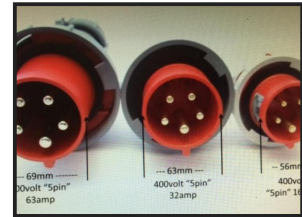

EX32 HIRE 3 PHASE EXTENSION LEAD 32AMP 15MTR LONG 415V

Weekly Hire: £33.00

HIRE 3 PHASE EXTENSION LEADS 15M LONG 32AMP 3 PHASE 415VOLT - EXTENSION CABLE TO BE USED BETWEEN POWER SUPPLIES AND APPLIANCES.5 CORE 6MM SY ARMOURED FLEXI CABLE IS USED.

Product Details	
<i>Category/Type</i>	MAINS POWER
<i>Make</i>	EX32 HIRE 3 PHASE EXTENSION LEAD
<i>Model</i>	32AMP 15MTR LONG 415V
<i>Power</i>	415V 3PHASE 32AMP
<i>Weight</i>	10KG

Units 1 to 4, Park Road Ind Est, Risca, NP11 6PU