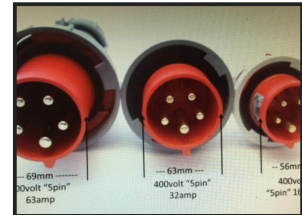

EX32 HIRE 3 PHASE EXTENSION LEAD 32AMP 15MTR LONG 415V

Weekly Hire: £33.00

HIRE 3 PHASE EXTENSION LEADS 15M LONG 32AMP 3 PHASE 415VOLT - EXTENSION
 CABLE TO BE USED BETWEEN POWER SUPPLIES AND APPLIANCES.5 CORE 6MM SY
 ARMOURED FLEXI CABLE IS USED.

Product Details	
<i>Category/Type</i>	MAINS POWER
<i>Make</i>	EX32 HIRE 3 PHASE EXTENSION LEAD
<i>Model</i>	32AMP 15MTR LONG 415V
<i>Power</i>	415V 3PHASE 32AMP
<i>Weight</i>	10KG