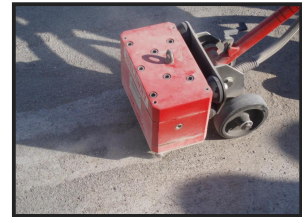

# F37 HIRE AN AIR SCABBLER 11 HEADED

**Weekly Hire: £530.00**

Developed in conjunction with the 'CITB - Construction Industry Training Board'...The MHS11 introduces a new concept in pneumatic floor scabblers. Using smaller heads with a 70% increase in BPM (Blows Per Minute) and a 30% reduction in air consumption, the MHS11 maximizes productivity, efficiency, value and ergonomics, without compromise...Its is the perfect machine for fast removal of laitance, level reduction and profiling for new concrete and thick screeds and sealants.&nbsp;Production rates in excess 30 m²...

Product Details	
<b>Category/Type</b>	<b>AIR SCABBLERS</b>
<b>Make</b>	<b>F37 HIRE AN AIR SCABBLER</b>
<b>Model</b>	<b>11 HEADED</b>
<b>Power</b>	<b>60CFM AIR REQ</b>
<b>Weight</b>	<b>72KG</b>

**Units 1 to 4, Park Road Ind Est, Risca, NP11 6PU**