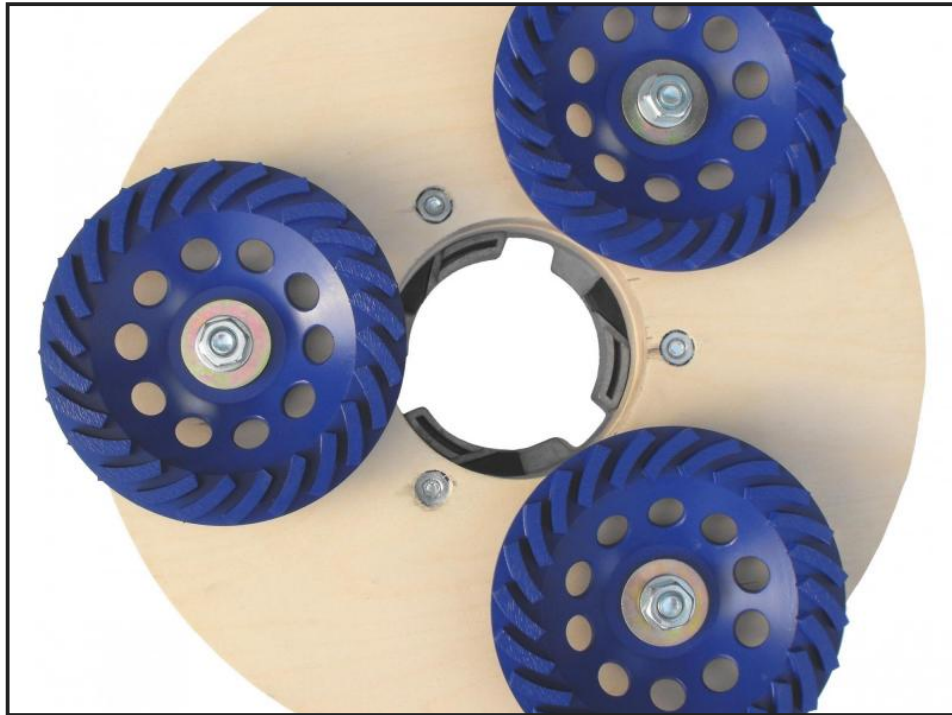

# HIRE ATTACHMENT FOR STR-DS7 TRIPLE DIAMOND CUPS

**Weekly Hire: £35.00**

This attachment when fitted to the STR machine can abrade most painted surfaces prior to over coating or flash grind a non coated concrete surface to help remove nasty marks and blemishes, can remove up to 1 mm laitance from concrete...Can do up to 200 mtr per day.

Product Details	
<i>Category/Type</i>	<b>STR FLOOR MACHINE</b>
<i>Make</i>	<b>HIRE ATTACHMENT FOR STR-</b>
<i>Model</i>	<b>DS7 TRIPLE DIAMOND CUPS</b>
<i>Power</i>	<b>N/A</b>
<i>Weight</i>	<b>15KG</b>