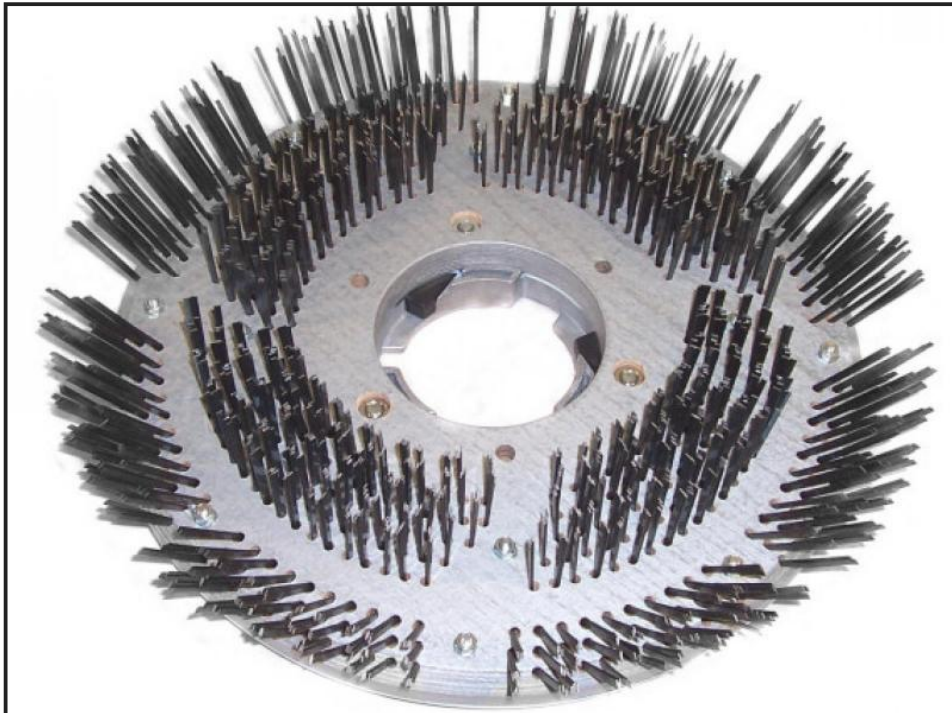

HIRE ATTACHMENT FOR STR STEEL STRIPPING BRUSH DS9

Weekly Hire: £65.00

HEAVY DUTY SPRING STEEL STRIPPING BRUSH FITS STR..removal of carpet backing, heavy oil, and dirt build-up from concrete surfaces but can also be used on metal decking.

Product Details	
<i>Category/Type</i>	STR FLOOR MACHINE
<i>Make</i>	HIRE ATTACHMENT FOR STR
<i>Model</i>	STEEL STRIPPING BRUSH DS9
<i>Power</i>	N/A
<i>Weight</i>	10KG

Units 1 to 4, Park Road Ind Est, Risca, NP11 6PU