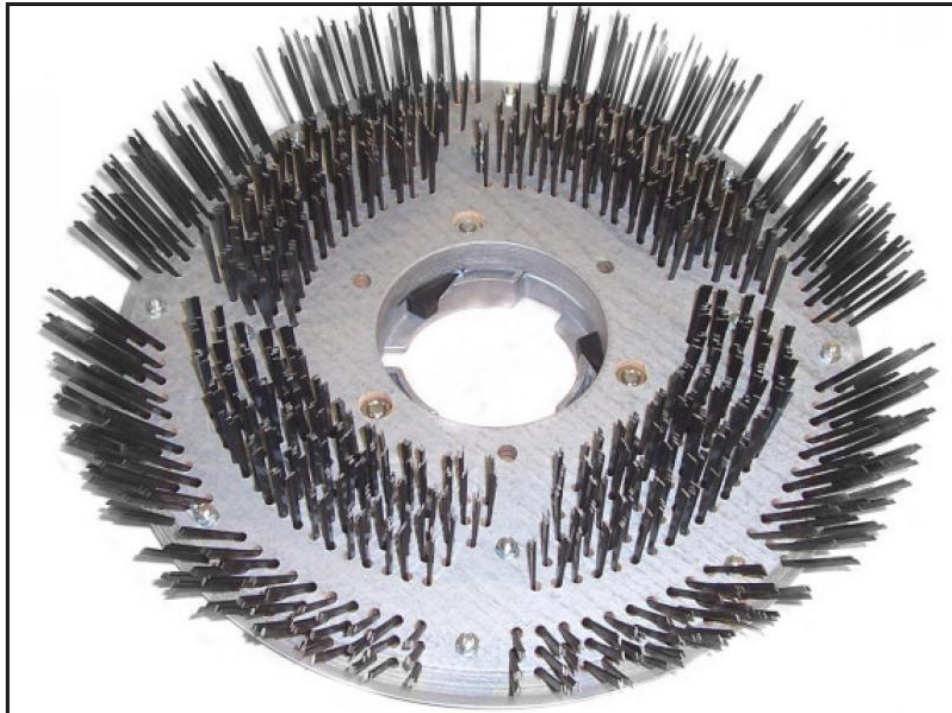

HIRE ATTACHMENT FOR STR STEEL STRIPPING BRUSH DS9

Weekly Hire: £65.00

HEAVY DUTY SPRING STEEL STRIPPING BRUSH FITS STR..removal of carpet backing, heavy oil, and dirt build-up from concrete surfaces but can also be used on metal decking.

Product Details	
<i>Category/Type</i>	STR FLOOR MACHINE
<i>Make</i>	HIRE ATTACHMENT FOR STR
<i>Model</i>	STEEL STRIPPING BRUSH DS9
<i>Power</i>	N/A
<i>Weight</i>	10KG

Units 1 to 4, Park Road Ind Est, Risca, NP11 6PU