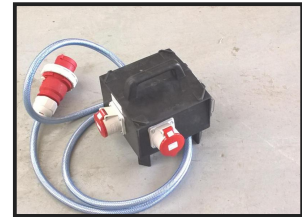

# P73 HIRE DISTRO BOX 3 PHASE 63AMP - 2 x 32AMP 415V

**Weekly Hire: £90.00**

63AMP - 32AMP DISTRO BOXES WITH BOTH RCB & MCB SAFETY FEATURES...Plug this into a 63amp socket from mains or generator and gives you two 32amp 5 pin 3 phase 415v outlets to run a choice of appliances such as grinder and site transformer to give you a mixed power supply. protected by a mcb trip for extra safety to the operator and machines.

Product Details	
<b>Category/Type</b>	<b>MAINS POWER</b>
<b>Make</b>	<b>P73 HIRE DISTRO BOX 3 PHASE</b>
<b>Model</b>	<b>63AMP - 2 x 32AMP 415V</b>
<b>Power</b>	<b>415V 63AMP SUPPLY</b>
<b>Weight</b>	-