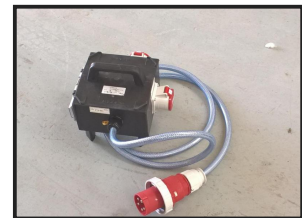

# P73 HIRE DISTRO BOX 3 PHASE 63AMP - 2 x 32AMP 415V

**Weekly Hire: £90.00**

63AMP - 32AMP DISTRO BOXES WITH BOTH RCB & MCB SAFETY FEATURES...Plug this into a 63amp socket from mains or generator and gives you two 32amp 5 pin 3 phase 415v outlets to run a choice of appliances such as grinder and site transformer to give you a mixed power supply. protected by a mcb trip for extra safety to the operator and machines.

Product Details	
<b>Category/Type</b>	<b>MAINS POWER</b>
<b>Make</b>	<b>P73 HIRE DISTRO BOX 3 PHASE</b>
<b>Model</b>	<b>63AMP - 2 x 32AMP 415V</b>
<b>Power</b>	<b>415V 63AMP SUPPLY</b>
<b>Weight</b>	-