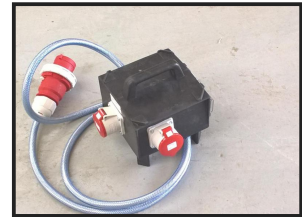

P73 HIRE DISTRO BOX 3 PHASE 63AMP - 2 x 32AMP 415V

Weekly Hire: £90.00

63AMP - 32AMP DISTRO BOXES WITH BOTH RCB & MCB SAFETY FEATURES...Plug this into a 63amp socket from mains or generator and gives you two 32amp 5 pin 3 phase 415v outlets to run a choice of appliances such as grinder and site transformer to give you a mixed power supply. protected by a mcb trip for extra safety to the operator and machines.

Product Details	
Category/Type	MAINS POWER
Make	P73 HIRE DISTRO BOX 3 PHASE
Model	63AMP - 2 x 32AMP 415V
Power	415V 63AMP SUPPLY
Weight	-

Units 1 to 4, Park Road Ind Est, Risca, NP11 6PU

Tel: 01633 619129