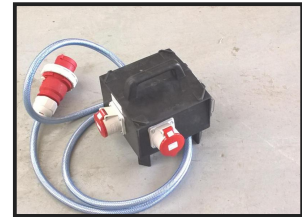

P73 HIRE DISTRO BOX 3 PHASE 63AMP - 2 x 32AMP 415V

Weekly Hire: £90.00

63AMP - 32AMP DISTRO BOXES WITH BOTH RCB & MCB SAFETY FEATURES...Plug this into a 63amp socket from mains or generator and gives you two 32amp 5 pin 3 phase 415v outlets to run a choice of appliances such as grinder and site transformer to give you a mixed power supply. protected by a mcb trip for extra safety to the operator and machines.

Product Details	
Category/Type	MAINS POWER
Make	P73 HIRE DISTRO BOX 3 PHASE
Model	63AMP - 2 x 32AMP 415V
Power	415V 63AMP SUPPLY
Weight	-

Units 1 to 4, Park Road Ind Est, Risca, NP11 6PU

Tel: 01633 619129