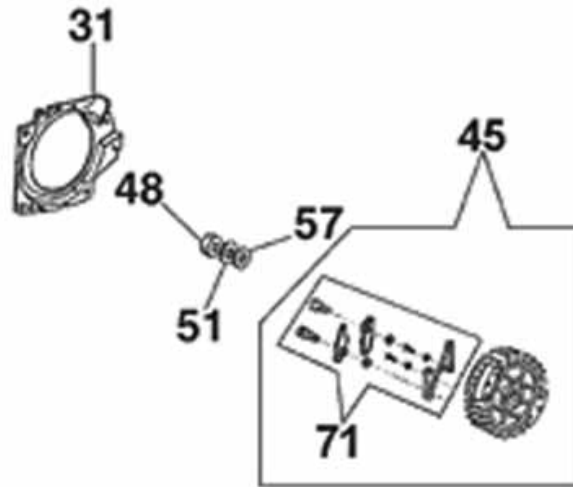

New Assembly

Key #	Part No.	Description	MSRP
B31	73908	Flywheel Shroud	£ 3.70
B45	509207	Flywheel Assembly	£ 73.00
B48	73891	Nut	£ 0.70
B51	73911	Washer	£ 0.40
B57	73912	Washer	£ 0.40
B71	509163	Starter Pawl Assembly	£ 15.70