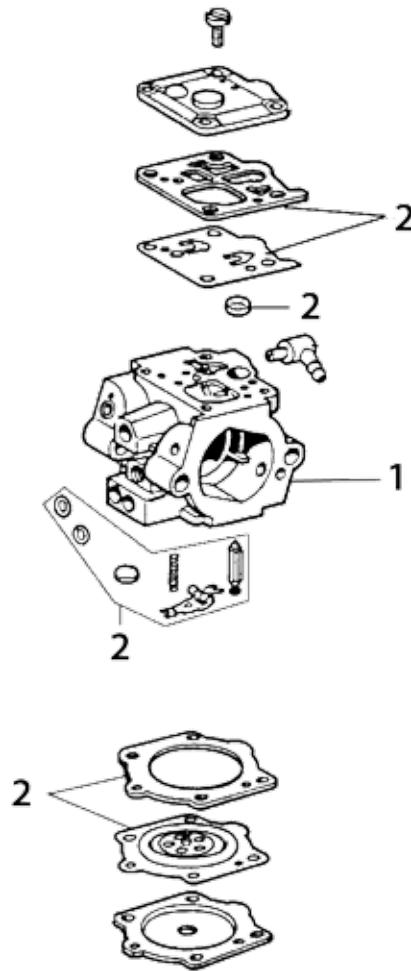

Key #	Part No.	Description	MSRP
M01	517324	Carburetor, Walbro WJ-104	£ 81.00
M02	73996	Carburetor Repair Kit	£ 28.20
Not Shown	71746	613GC Decal Set	£ 6.30