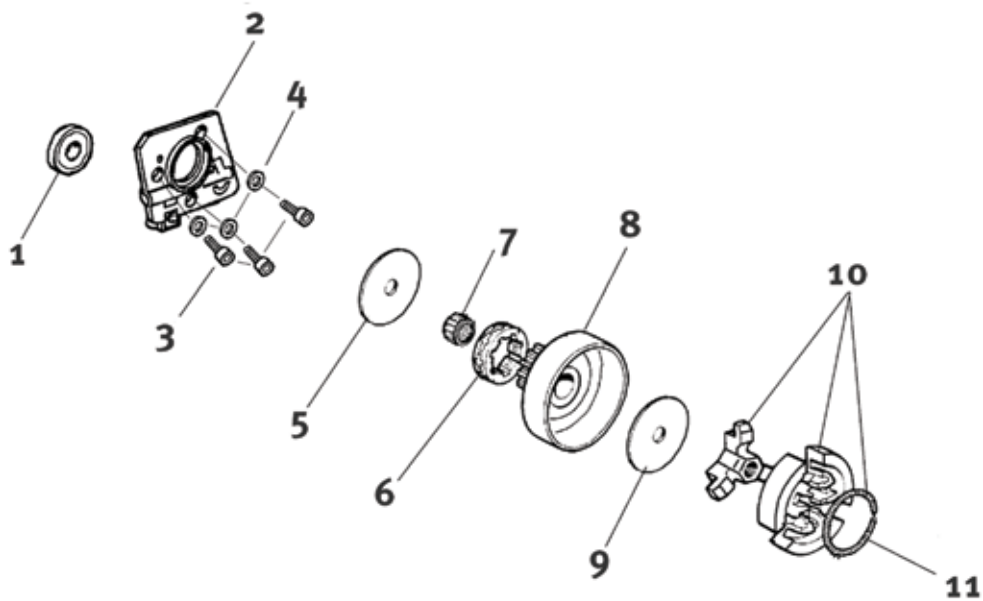

Key #	Part No.	Description	MSRP
G01	73931	Outer Crankcase Seal, Clutch Side	£ 5.70
G02	73949	Outer Crankcase Seal Body	£ 24.00
G03	73940	Bolt	£ 0.70
G04	73285	Washer	£ 0.40
G05	73945	Clutch Spacer Washer	£ 2.90
G06	70949	8T Rim Sprocket Kit	£ 12.00
G07	73939	Clutch Needle Bearing	£ 7.90
G08	71520	Clutch Drum Assy	£ 30.00
G09	73941	Clutch Spacer Washer, Inside	£ 2.30
G10	71419	Clutch Assembly	£ 24.00
G11	73943	Clutch Spring	£ 4.80