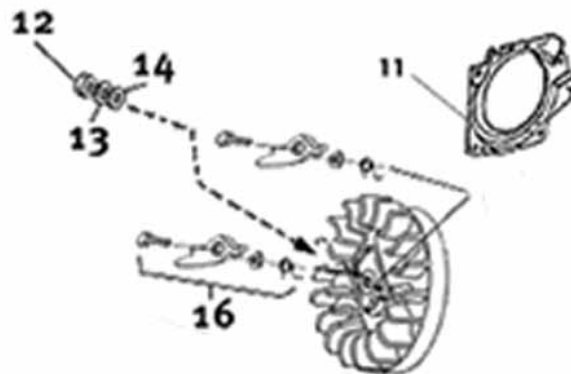

Old Assembly

Key #	Part No.	Description	MSRP
B11	73908	Flywheel Shroud	£ 3.70
B12	73891	Nut	£ 0.70
B13	73911	Washer	£ 0.40
B14	73912	Washer	£ 0.40
B16	73922	Starter Pawl Assembly	£ 8.10