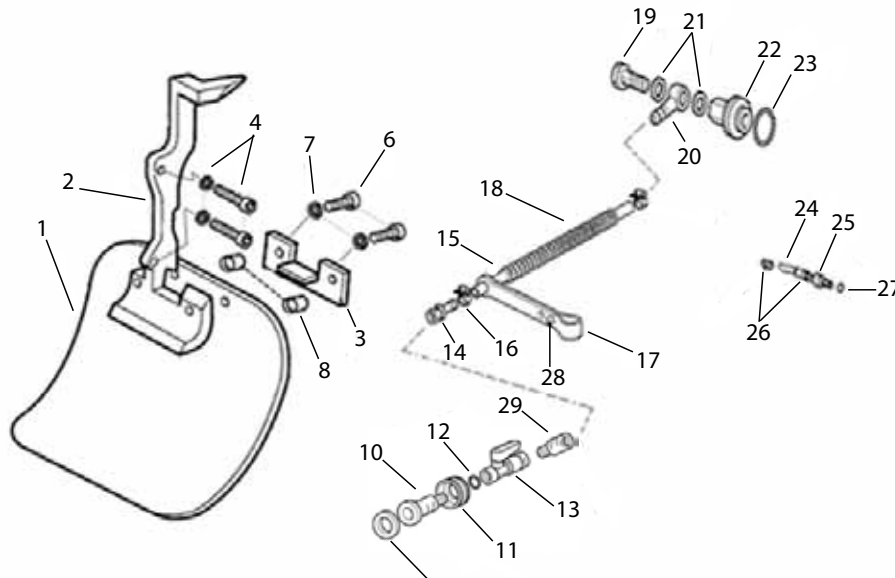

Key #	Part No.	Description	MSRP
K01	71534	Guard Flap	£ 6.80
K02	71532	WallWalker Lever Arm	£ 65.00
K03	71531	Guard Flap Clamp	£ 3.90
K04	505469	Screw & Washer	£ 0.70
K06	71479	Guard Flap Screw	£ 0.40
K07	73951	Washer	£ 0.40
K08	71480	Guard Flap Spacer	£ 1.10
K09	71469	Water Hose Gasket	£ 3.70
K10	71467	Fitting	£ 3.40
K11	71457	Ring Nut	£ 8.40
K12	71468	Water Hose O-Ring	£ 0.40
K13	71458	Water Shut-Off Valve	£ 10.50
K14	71454	Fitting	£ 2.30
K15	71455	Tube	£ 2.30
K16	71465	Hose Clamp	£ 2.40
K17	71461	Hose Hanger	£ 1.70
K18	71464	Water Hose Cover	£ 2.30
K19	71463	Water Hose Screw	£ 4.00
K20	71453	Fitting	£ 3.40
K21	71456	Copper Washer	£ 0.70
K22	73923	Water Tank Cap	£ 10.50
K23	73448	Fuel Cap O-Ring	£ 10.00
K24	71459	Tube	£ 3.70
K25	71470	Fitting	£ 3.70
K26	71471	Fitting	£ 7.40
K27	71472	O-Ring	£ 0.40
K28	71744	Hose Hanger Button	£ 0.40
K29	71466	Fitting	£ 4.80