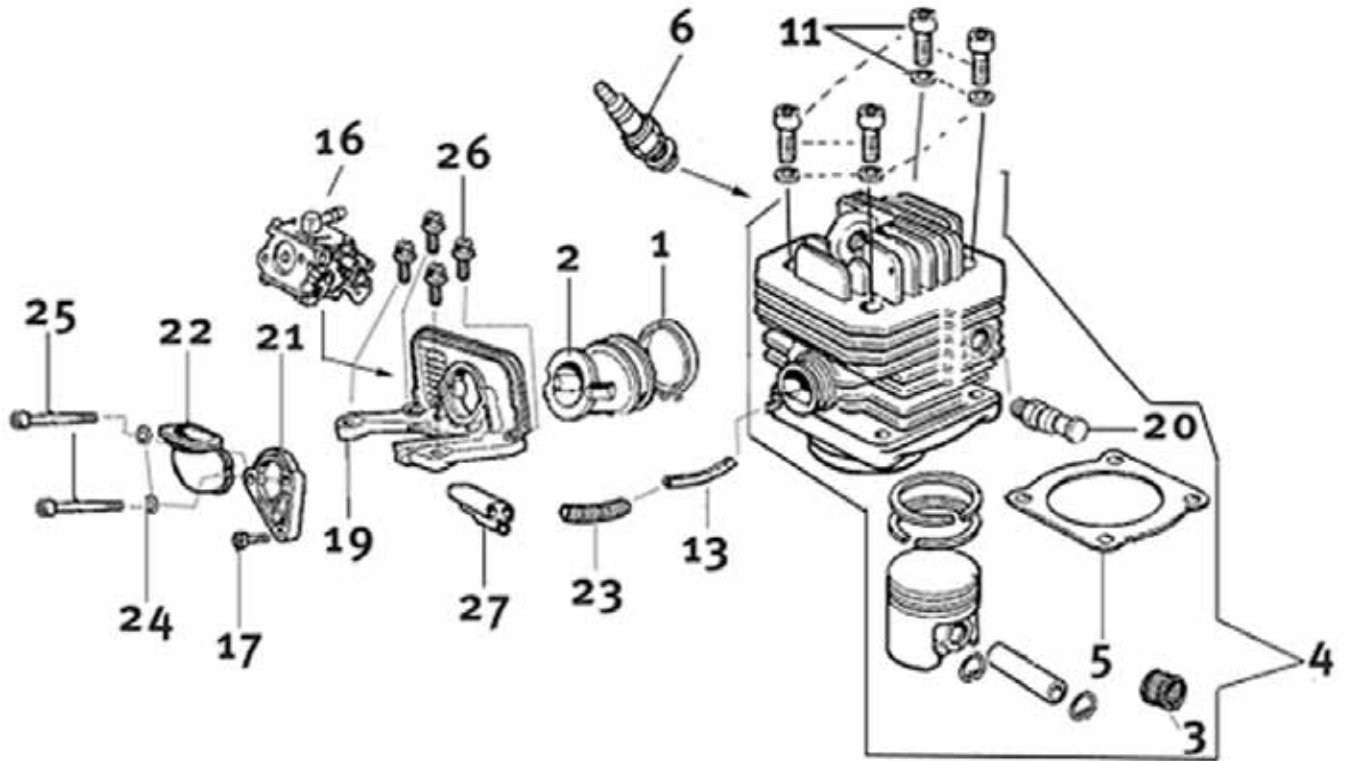

New Assembly

Key #	Part No.	Description	MSRP
B31	73908	Flywheel Shroud	£ 3.70
B45	509207	Flywheel Assembly	£ 73.00
B48	73891	Nut	£ 0.70
B51	73911	Washer	£ 0.40
B57	73912	Washer	£ 0.40
B71	509163	Starter Pawl Assembly	£ 15.70

Old Assembly

Key #	Part No.	Description	MSRP
B11	73908	Flywheel Shroud	£ 3.70
B12	73891	Nut	£ 0.70
B13	73911	Washer	£ 0.40
B14	73912	Washer	£ 0.40
B16	73922	Starter Pawl Assembly	£ 8.10

Key #	Part No.	Description	MSRP
C17	73239	Ignition Toggle Switch Nut	£ 1.20
C18	73238	Ignition Toggle Plate On/Off	£ 1.20
C19	73237	Ignition Toggle Switch\	£ 7.40
C20	73919	Ignition Toggle Cable	£ 3.50
C21	73914	Screw	£ 0.70
C22	73285	Washer	£ 0.40
C23	73890	Washer	£ 0.40
C24	73241	Spark Plug Boot with Spring	£ 7.90
C25	73917	Spark Plug Spring	£ 1.50
C26	73920	Ignition Coil with Spark Plug Lead & Primary	£ 89.00
C27	71449	Toggle Switch Connecting Plate	£ 1.20