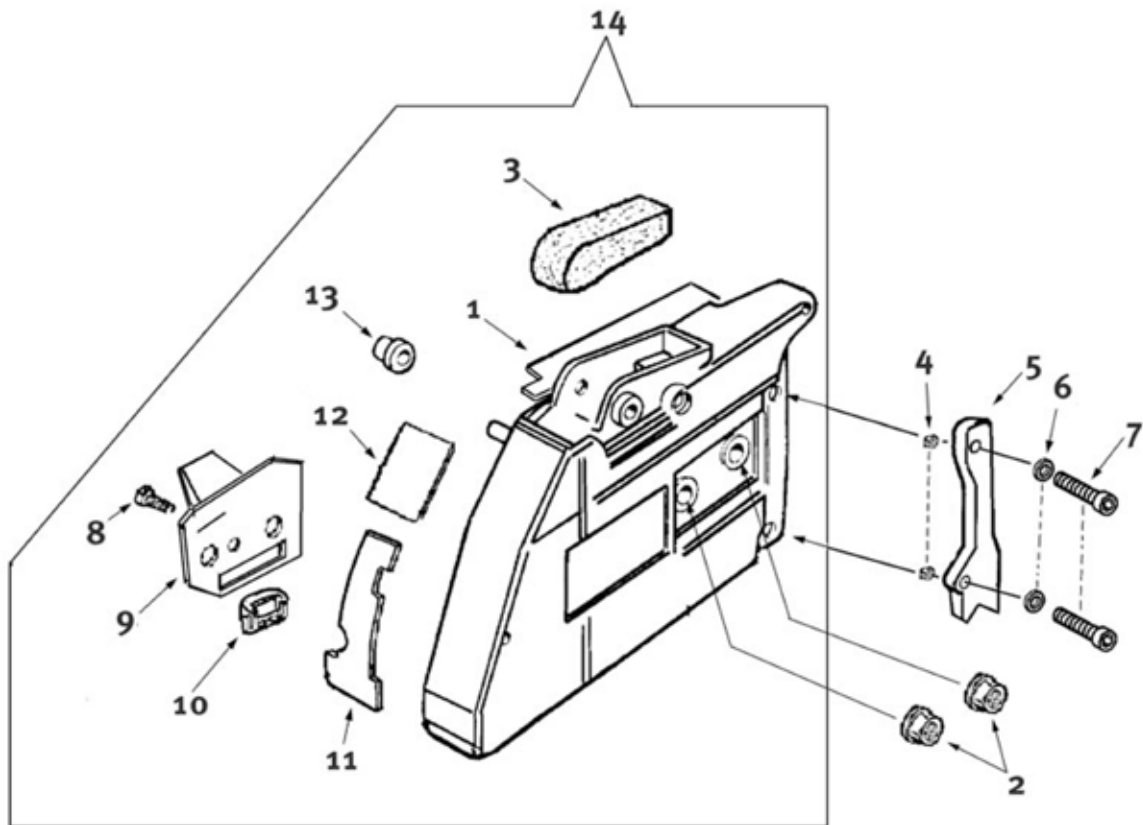

Key #	Part No.	Description	MSRP
L01	71743	Side Cover Insert, Top	£ 1.20
L02	73958	Side Cover Nut	£ 1.20
L03	71462	Chain Cover Cap	£ 0.90
L04	73367	Nut	£ 0.30
L05	71533	WallWalker Side Arm	£ 12.60
L06	73951	Washer	£ 0.40
L07	507355	WallWalker Side Arm Screw	£ 0.40
L08	71487	Screw	£ 0.40
L09	71447	Side Cover Plate	£ 4.20
L10	73957	Lower Guard	£ 7.90
L11	73972	Side Cover Insert, Bottom Rear	£ 5.00
L12	73948	Side Cover Insert, Top Rear	£ 1.20
L13	73310	Rubber Bumper Cover	£ 0.90
L14	71420	Side Cover Assembly, Complete	£ 65.00