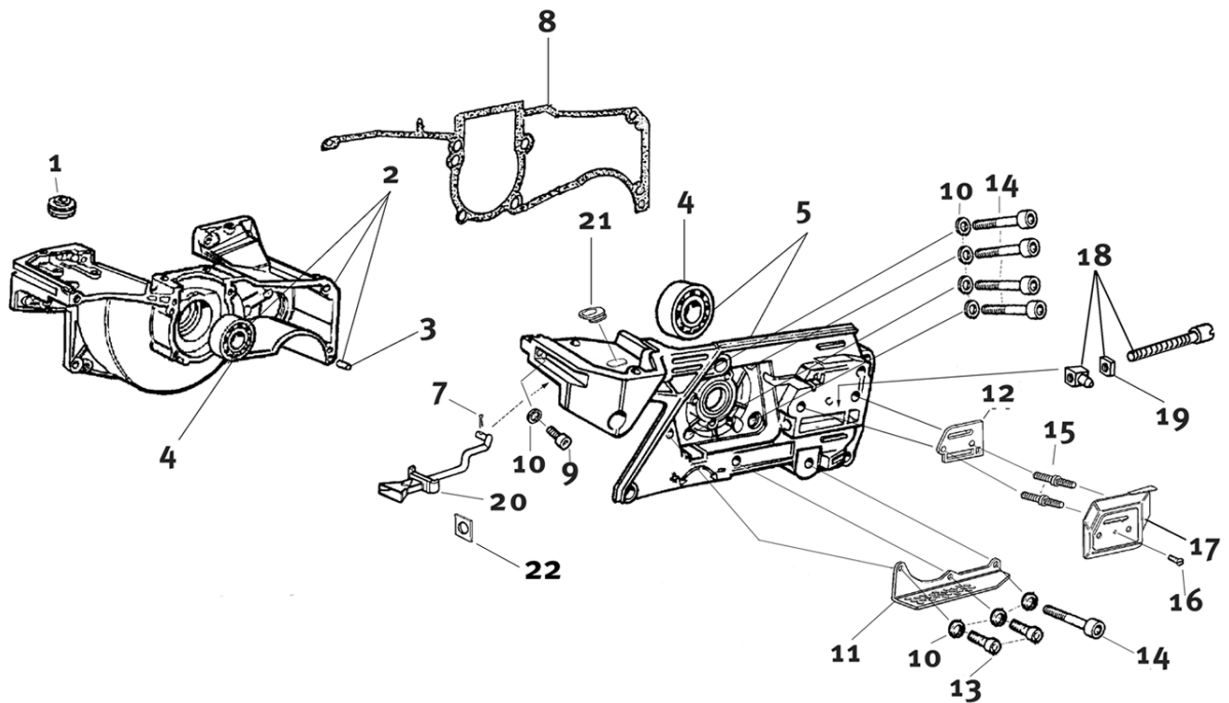

Key #	Part No.	Description	MSRP
H01	73390	Fuel Line Grommet, Crankcase	£ 1.20
H02	71736	Crankcase Assembly, Left Half	£ 79.00
H03	73281	Crankcase Dowel Pin	£ 0.40
H04	73209	Crankshaft Bearing	£ 10.50
H05	71747	Crankcase Assembly, Right Half	£ 132.00
H07	73927	Choke Lever Split Pin	£ 0.40
H08	73934	Crankcase Gasket	£ 7.90
H09	73930	Crankcase Bolt	£ 0.70
H10	73897	Washer	£ 0.40
H11	73950	Bottom Cover	£ 10.30
H12	71740	Bar Mount Pad Spacer	£ 30.00
H13	73397	Cover Guard Mounting Bolt	£ 0.40
H14	73379	Screw	£ 0.40
H15	73933	Bar Mounting Stud	£ 2.60
H16	73284	Screw	£ 0.40
H17	71738	Bar Mount Pad Cover Plate	£ 10.00
H18	73935	Premium Tensioner Kit	£ 7.60
H19	73936	Tensioner Screw Retainer	£ 5.70
H20	73928	Choke Lever	£ 1.50
H21	71741	Crankcase Grommet, Right Side	£ 1.30
H22	73955	Choke Lever Bushing	£ 0.90