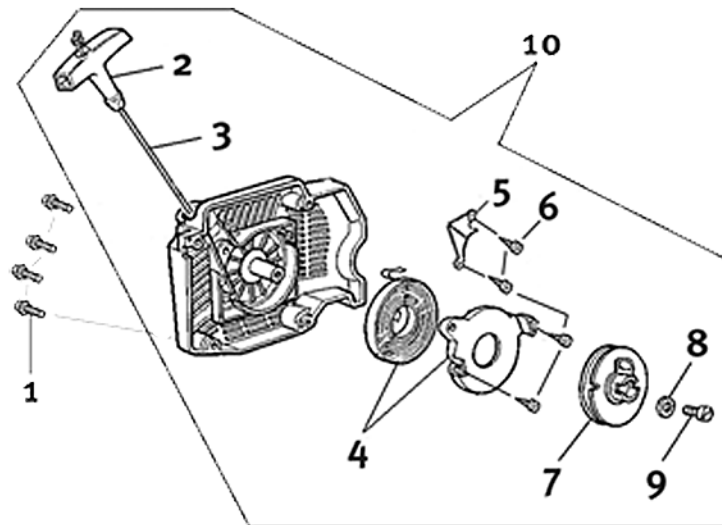

Key #	Part No.	Description	MSRP
A01	73866	Screw	£ 0.40
A02	505514	Starter Rope Handle	£ 2.40
A03	73904	Starter Rope	£ 1.50
A04	73909	Starter Coil Spring & Housing	£ 3.70
A05	71451	Starter Case Plate	£ 0.90
A06	73910	Screw	£ 0.40
A07	73913	Starter Rope Pulley	£ 12.60
A08	73905	Starter Pulley Washer	£ 0.40
A09	73907	Starter Pulley Screw	£ 0.40
A10	71415	Starter Cover Assembly	£ 58.00