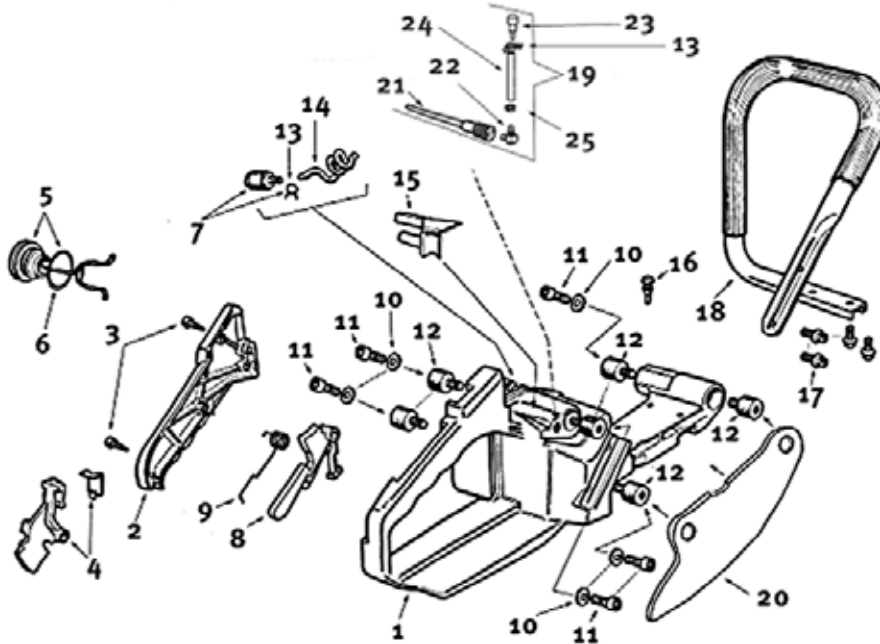

Key #	Part No.	Description	MSRP
I01	71421	Fuel Tank Assembly	£ 90.00
I02	73975	Rear Handle Half	£ 7.00
I03	73976	Screw	£ 0.80
I04	71749	Throttle Lever	£ 4.80
I05	71739	Fuel Cap Assembly, with Outer Seal Ring	£ 5.90
I06	73448	Fuel Cap O-Ring	£ 10.00
I07	73459	Fuel Filter	£ 8.70
I08	73987	Trigger Lockout Lever	£ 2.40
I09	73988	Trigger Lockout Lever Spring	£ 3.40
I10	73897	Washer	£ 0.40
I11	73982	Screw	£ 0.50
I12	73980	Shock Absorber	£ 8.40
I13	71588	Fuel Filter Clip	£ 6.30
I14	73375	Fuel Line	£ 14.10
I15	71745	Shock Absorber, Rear Handle	£ 1.50
I16	73270	Bumper, Shock Absorber, Fuel Tank Top	£ 1.50
I17	73983	Front Handle Bolt	£ 0.50
I18	71422	Front Handle	£ 40.00
I19	71748	Fuel Breather Complete	£ 11.60
I20	71766	Water Deflector, Bottom	£ 8.40
I21	71751	Breather Tube Body	£ 5.70
I22	71759	Breather Tube Elbow	£ 3.00
I23	71761	Fuel Breather, Remote	£ 5.70
I24	71777	Breather Tube Extension	£ 2.30
I25	71760	Tube Clamp	£ 0.40