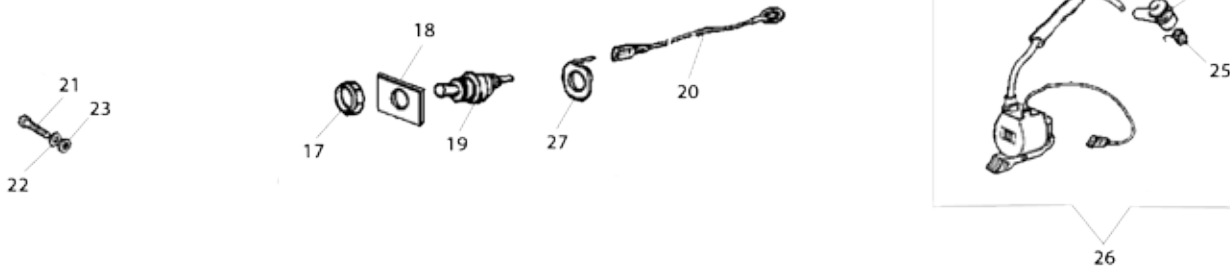

Key #	Part No.	Description	MSRP
C17	73239	Ignition Toggle Switch Nut	£ 1.20
C18	73238	Ignition Toggle Plate On/Off	£ 1.20
C19	73237	Ignition Toggle Switch\	£ 7.40
C20	73919	Ignition Toggle Cable	£ 3.50
C21	73914	Screw	£ 0.70
C22	73285	Washer	£ 0.40
C23	73890	Washer	£ 0.40
C24	73241	Spark Plug Boot with Spring	£ 7.90
C25	73917	Spark Plug Spring	£ 1.50
C26	73920	Ignition Coil with Spark Plug Lead & Primary	£ 89.00
C27	71449	Toggle Switch Connecting Plate	£ 1.20