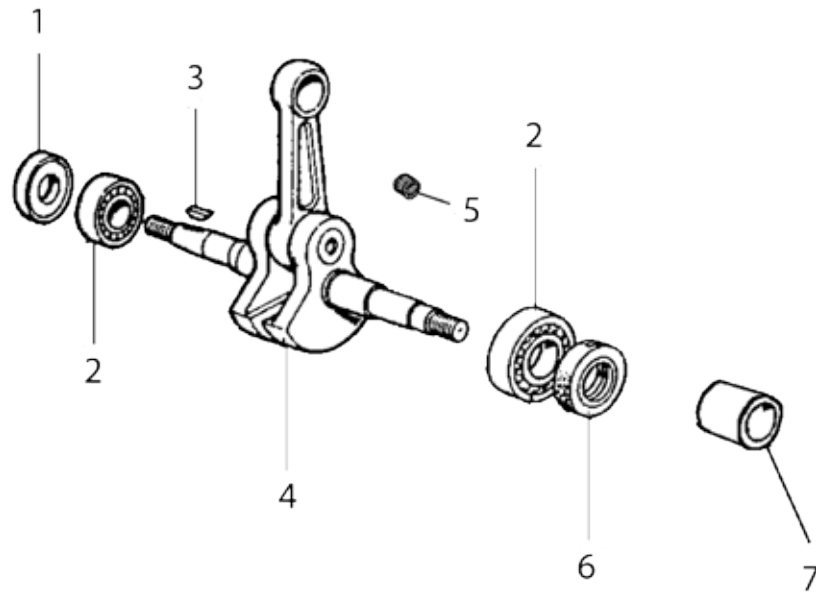

Key #	Part No.	Description	MSRP
F01	73877	Crankshaft Seal Flywheel Side	£ 4.00
F02	73209	Crankshaft Bearing	£ 10.50
F03	73878	Crankshaft Flywheel Woodruff Key	£ 1.20
F04	71410	Crankshaft Assembly	£ 152.00
F05	73869	Wrist Pin Needle Bearing	£ 13.20
F06	73289	Crankshaft Seal Clutch Side	£ 3.40
F07	71452	Crankshaft Bushing	£ 12.60