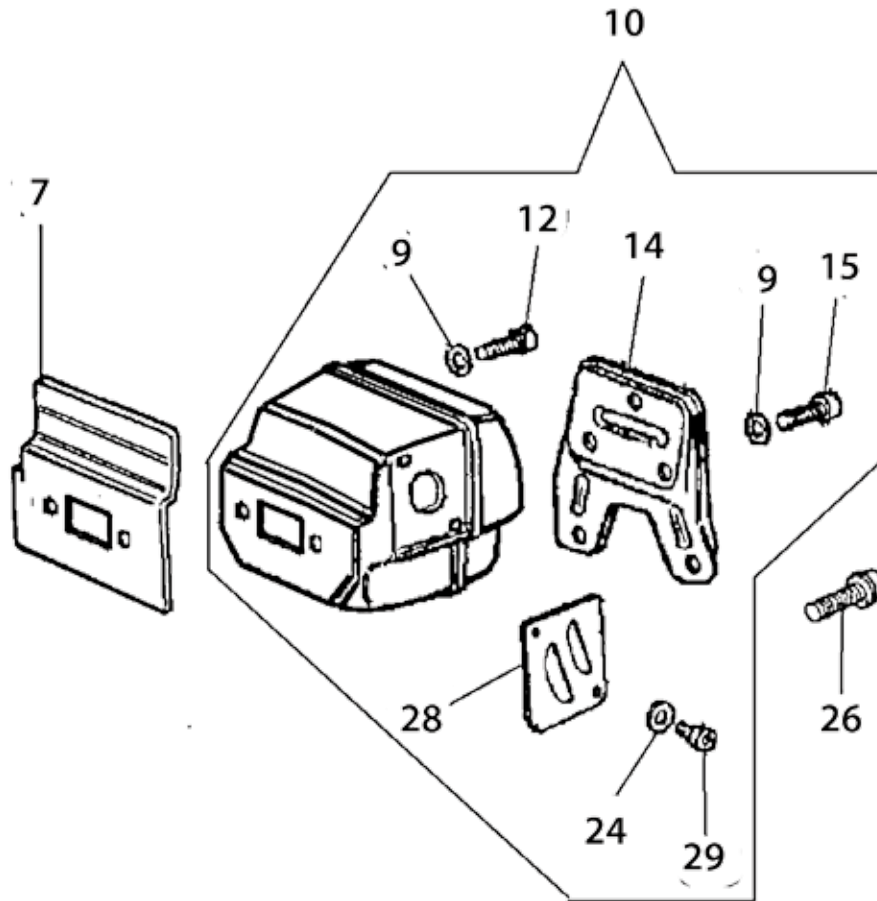

Old Assembly

Key #	Part No.	Description	MSRP
B11	73908	Flywheel Shroud	£ 3.70
B12	73891	Nut	£ 0.70
B13	73911	Washer	£ 0.40
B14	73912	Washer	£ 0.40
B16	73922	Starter Pawl Assembly	£ 8.10

Key #	Part No.	Description	MSRP
C17	73239	Ignition Toggle Switch Nut	£ 1.20
C18	73238	Ignition Toggle Plate On/Off	£ 1.20
C19	73237	Ignition Toggle Switch\	£ 7.40
C20	73919	Ignition Toggle Cable	£ 3.50
C21	73914	Screw	£ 0.70
C22	73285	Washer	£ 0.40
C23	73890	Washer	£ 0.40
C24	73241	Spark Plug Boot with Spring	£ 7.90
C25	73917	Spark Plug Spring	£ 1.50
C26	73920	Ignition Coil with Spark Plug Lead & Primary	£ 89.00
C27	71449	Toggle Switch Connecting Plate	£ 1.20

Key #	Part No.	Description	MSRP
D01	545870	Intake Manifold Clamp	£ 7.70
D02	73868	Intake Manifold	£ 10.00
D03	73869	Wrist Pin Needle Bearing	£ 13.20
D04	71413	Complete Piston/Cylinder Assembly	£ 225.00
D05	71412	Cylinder Base Gasket Assembly	£ 6.80
D06	73199	Spark Plug	£ 2.70
D11	73874	Cylinder Bolt	£ 0.70
D13	73898	Carburetor Pulse Tube	£ 1.50
D16	517324	Carburetor, Walbro WJ-104	£ 81.00
D17	73901	Intake Manifold Flange Screw	£ 0.40
D19	73895	Carburetor Support Bracket	£ 9.50
D20	71642	Decompression Valve	£ 20.50
D21	73947	Intake Manifold Flange	£ 13.70
D22	71735	Intake Manifold	£ 6.80
D23	73888	Carburetor Spring	£ 0.70
D24	73897	Washer	£ 0.40
D25	505469	Screw & Washer	£ 0.70
D26	73866	Screw	£ 0.40
D27	517547	Screw Guide	£ 2.30