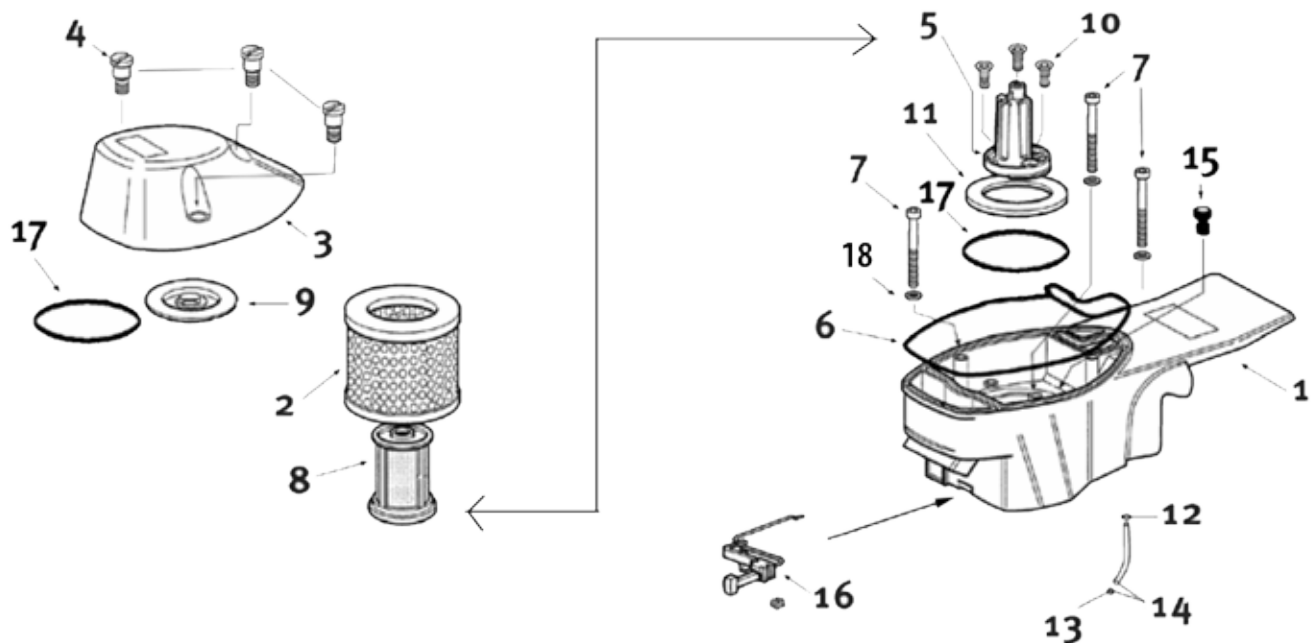

Key #	Part No.	Description	MSRP
J01	71754	Cylinder Cover Assembly	£ 33.00
J02	71752	Air Filter Canister, Polyester	£ 13.70
J03	530473	Air Filter Cover Assembly, 3 Screw	£ 13.20
J04	73992	Filter Cover Screw	£ 2.10
J05	73338	Filter Support	£ 19.00
J06	71756	Filter Cover Gasket	£ 7.40
J07	71771	Screw, Cylinder Cover, Long, Socket Head	£ 0.90
J08	73336	Prefilter Plastic, Secondary Filter	£ 6.80
J09	71758	Air Filter Flange	£ 9.50
J10	73337	Filter Support Screw	£ 0.40
J11	73335	Filter Canister Gasket	£ 4.80
J12	71472	O-Ring	£ 0.40
J13	71760	Tube Clamp	£ 0.40
J14	505382	Compensator Tube	£ 2.30
J15	71763	Breather Grommet	£ 0.40
J16	71750	Throttle Assembly	£ 7.10
J17	73331	O-Ring, Air Filter	£ 1.20
J18	73897	Washer	£ 0.40